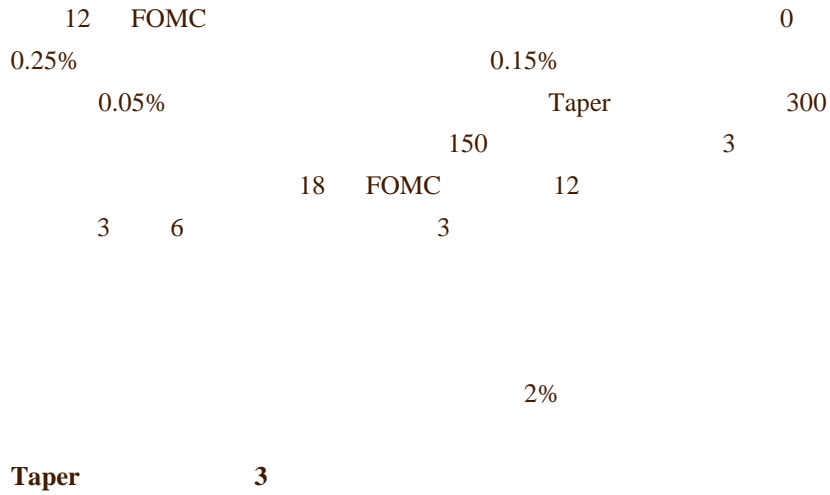

020-22139813

F03086605
Z0016791
li.dai@gzf2010.com.cn

F03086901
Z0016570
hu.an@gzf2010.com.cn

F3022666
Z0013612
xuky@gzf2010.com.cn

F3039125
Z0016952
ma.chen@gzf2010.com.cn

F3032560
Z0014338
xie.ziqi@gzf2010.com.cn

F03087862
tang.shubin@gzf2010.com.cn

3.5%